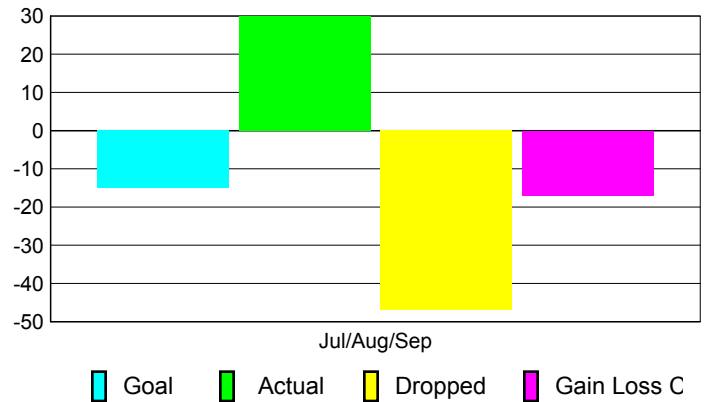

Membership Results 2010-2011

Goal, New, Dropped, Gain/Loss